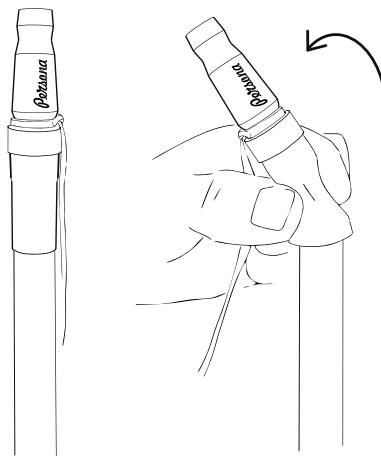

Persona

Individual mouth tip operation manual

Persona

This stylish accessory will give you aesthetic pleasure and comfort when smoking a hookah with your friends.

Persona

- A stylish accessory that will accentuate your personality.
- Medical grade stainless steel with engraved MattPear logo.
- Soft Touch silicone connector with universal diameter.
- Leather strap as a little extra.

Operating tips

- Before using the mouth tip for the first time, rinse it under running water and check that there are no metal shavings inside.
- Do not use abrasive products to clean the mouth tip.
- Do not wash the connector and strap in the dishwasher.
- Before using alkaline and acidic cleaning agents, check the metal reaction in an inconspicuous area of the accessory.
- To disconnect the individual mouth tip from the tube correctly, press the soft connector, bend it slightly so that the connector and tube form a right angle, then gently pull the tube out without using any force.